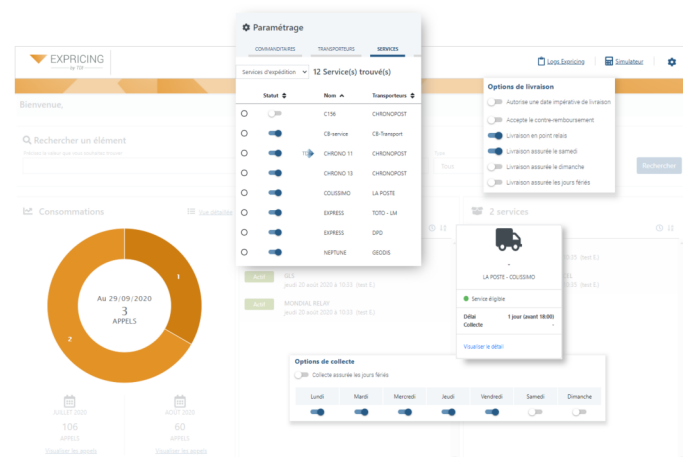

Make your shipments  
more efficient!

« More efficient **logistics** means taking action on: **reducing cost price, reducing timescales** and reducing **environmental impacts**. »\*

Are you looking for streamline all your transport services and control their costs?

To meet your needs, we have developed: **Expricing**

This module is a tool for supporting decision-making that lets you:

- Manage your pricing (shipping, options, extra cost, and resale)
- Manage delivery times
- Manage constraints relating to carriers or areas served
- Run pricing simulations

With **Expricing**, no more surprises: take control of your costs and delivery times!

You have the option of generating multiple pricing and scheduling and automatic change.

## How does it work?

**Expricing** is a powerful decision making tool.

With an accurate and complete configuration of all transport-related information, you can be sure to choose the most efficient carrier for each shipments.